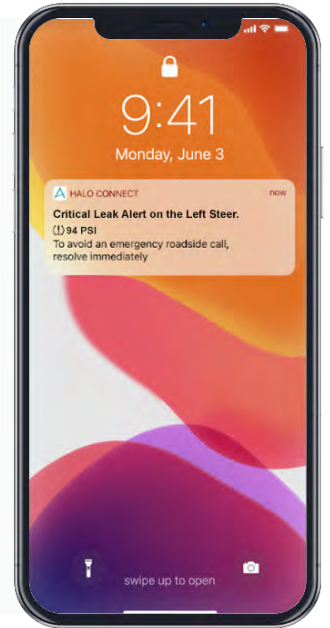

TOTAL CUSTOMIZATION

Customize tire health alerts, and display key information that is most important to you.