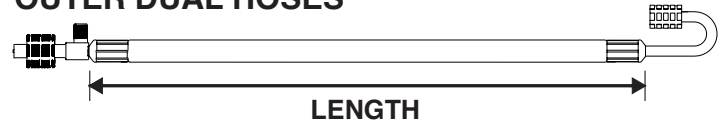

INNER DUAL HOSES (straight stem connection)

Part Number	Description
HS-1110S	Inner Dual Hose, 11 in.
HS-1120S	Inner Dual Hose, 12 in.
HS-1130S	Inner Dual Hose, 13 in.
HS-1140S	Inner Dual Hose, 14 in.
HS-1150S	Inner Dual Hose, 15 in.
HS-1160S	Inner Dual Hose, 16 in.

WIDE-BASE HOSES* (straight stem connection)

Part Number	Description
HS-1080S	Wide-base Hose, 8 in.
HS-1100S	Wide-base Hose, 10 in.

*Wide-base hose kits include dual to wide conversion cap.

HOW TO MEASURE HOSES

Hose lengths are measured from crimp to crimp.

INNER DUAL/WIDE-BASE HOSES

OUTER DUAL HOSES

CONTACT US

We'd be happy to answer your questions about ordering the Halo or replacement parts. Call the number below and select (1) for sales or email us. We look forward to hearing from you.