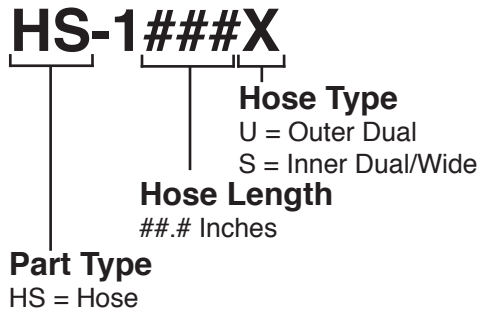

Aperia is updating its hose part numbers for the Halo Tire Inflator to make them more descriptive and allow for an improved hose fitting process. The old part numbers contained one or two hoses per kit and the new part numbers will contain one hose per kit.

NEW HOSE PART NUMBERS

OUTER DUAL HOSES (180 degree connection)

Part Number	Description
HS-1090U	Outer Dual Hose, 9 in.
HS-1100U	Outer Dual Hose, 10 in.
HS-1110U	Outer Dual Hose, 11 in.
HS-1120U	Outer Dual Hose, 12 in.
HS-1130U	Outer Dual Hose, 13 in.

INNER DUAL HOSES (straight stem connection)

Part Number	Description
HS-1110S	Inner Dual Hose, 11 in.
HS-1120S	Inner Dual Hose, 12 in.
HS-1130S	Inner Dual Hose, 13 in.
HS-1140S	Inner Dual Hose, 14 in.
HS-1150S	Inner Dual Hose, 15 in.
HS-1160S	Inner Dual Hose, 16 in.

WIDE-BASE HOSES* (straight stem connection)

Part Number	Description
HS-1080S	Wide-base Hose, 8 in.
HS-1100S	Wide-base Hose, 10 in.

*Wide-base hose kits include dual to wide conversion cap.

HOW TO MEASURE HOSES